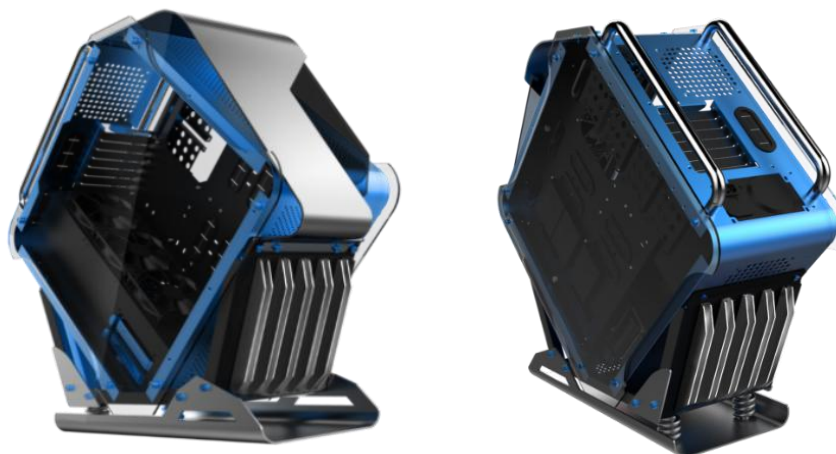

BRAND	CTesports
CATEGORY	GAMING CASE
CODE	GALAXY
GTIN	8058772932601
TITLE	CASE GAMING EATX CTesports GALAXY
NAME	GALAXY
IMAGES	

DESCRIPTION

The Galaxy is a special case built in a limited series: hexagonal shape, EATX 2.0 (with video cards that can be mounted up to 430mm), aluminum and steel painted with special rubberized paint, indestructible sled base and impressive measures: 1.2mm steel and 2.0mm mm, 3.0mm aluminum, 4.0mm transparent glass panels, for a weight of 25Kg. Possibility to mount up to 10 fans and 2 360mm liquid coolers.

In other words: a house that challenges you to make the most of it.

COLOR	Blue + Silver
INTERNAL PAINTING	Black
STEEL THICKNESS	1.20mm + 2.00mm
ALUMINUM THICKNESS	3.00mm
LATERAL PANEL THICKNESS	4.00mm
NET WEIGHT	25 Kg
STRUCTURE DIMENSION	230x515x575mm
CASE DIMENSION	255x715x760mm
INTERNAL BAYS FOR DRIVES	2x3.5" + 4x2.5"
EXTERNAL OUTPUTS FOR DRIVENo	
PORTS	2xUSB3.0 + 2xUSB2.0 + HD Audio
EXPANSION SLOTS	8
MOTHER BOARD	EATX and lower
FEEDER FORMAT	ATX
POWER SUPPLY POSITION	Down
POWER SUPPLY	Optional
FRONT FANS	3x12cm (optional)
SUPERIOR FANS	3x12cm (optional)
REAR FANS	1x12cm (optional)
FANS ABOVE VANO	3x12cm (optional)
TOOL FREE	Yes
MAX VIDEO CARD	430mm
MAX CPU COOLER	180mm
MAX LIQUID COOLER	2 x 360mm
POWER SUPPLY	Yes
PERIPHERAL COMPARTMENT	Yes